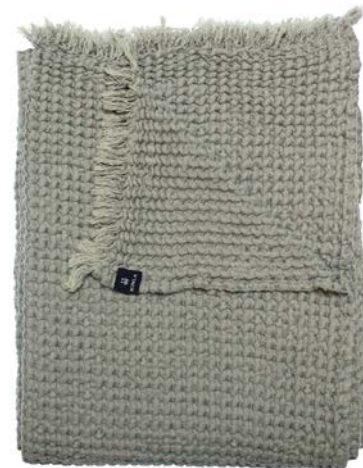

SUNSHINE

ANGELINE THROW

Angeline is a beautifully woven half linen blend with a rustic and casual look. She has fringes along the short sides and comes in 3 fabulous on trend colours, Oatmeal, Olivine and Charm. 130x170cm

OLIVINE