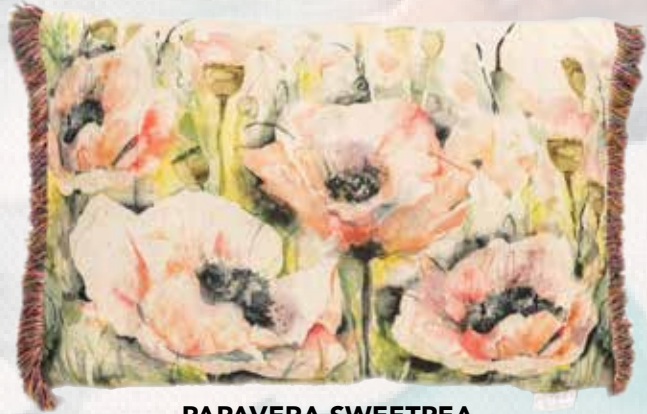

SEABED
60x40cm

CORAL REEF SLATE
60x40cm

COUNTRY BLOOMS

Beautiful florals are the inspiration for the Country Blooms collection.

Discover vibrant colours and designs in a soft colour palette of shades of pink, amber, blues and greens on a natural linen backdrop. Cushions are framed with a full colourful fringe, hand died loop trims and covered baubles.

Linen Throws are finished with a hand tied fringe complimenting the colours in the main design.

PRAIRIE MEADOWS BISCAY
55x45cm

PRAIRIE BISCAY THROW
135x250cm

PAPAVERA BISCAI
55x55cm

PAPAVERA SWEETPEA
60x40cm