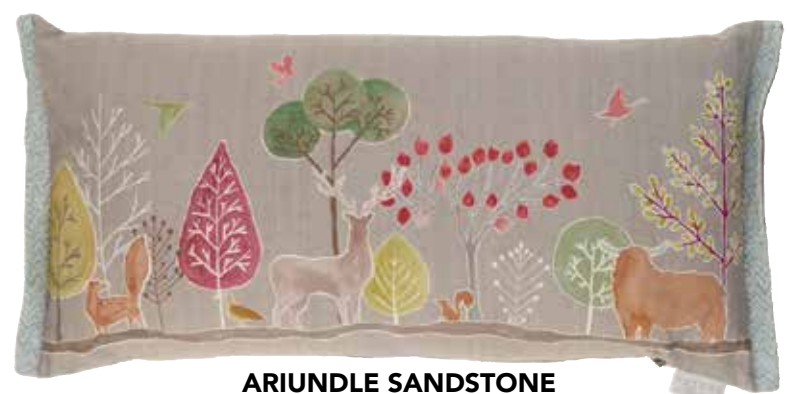

ARIUNDE SANDSTONE
70x35cm